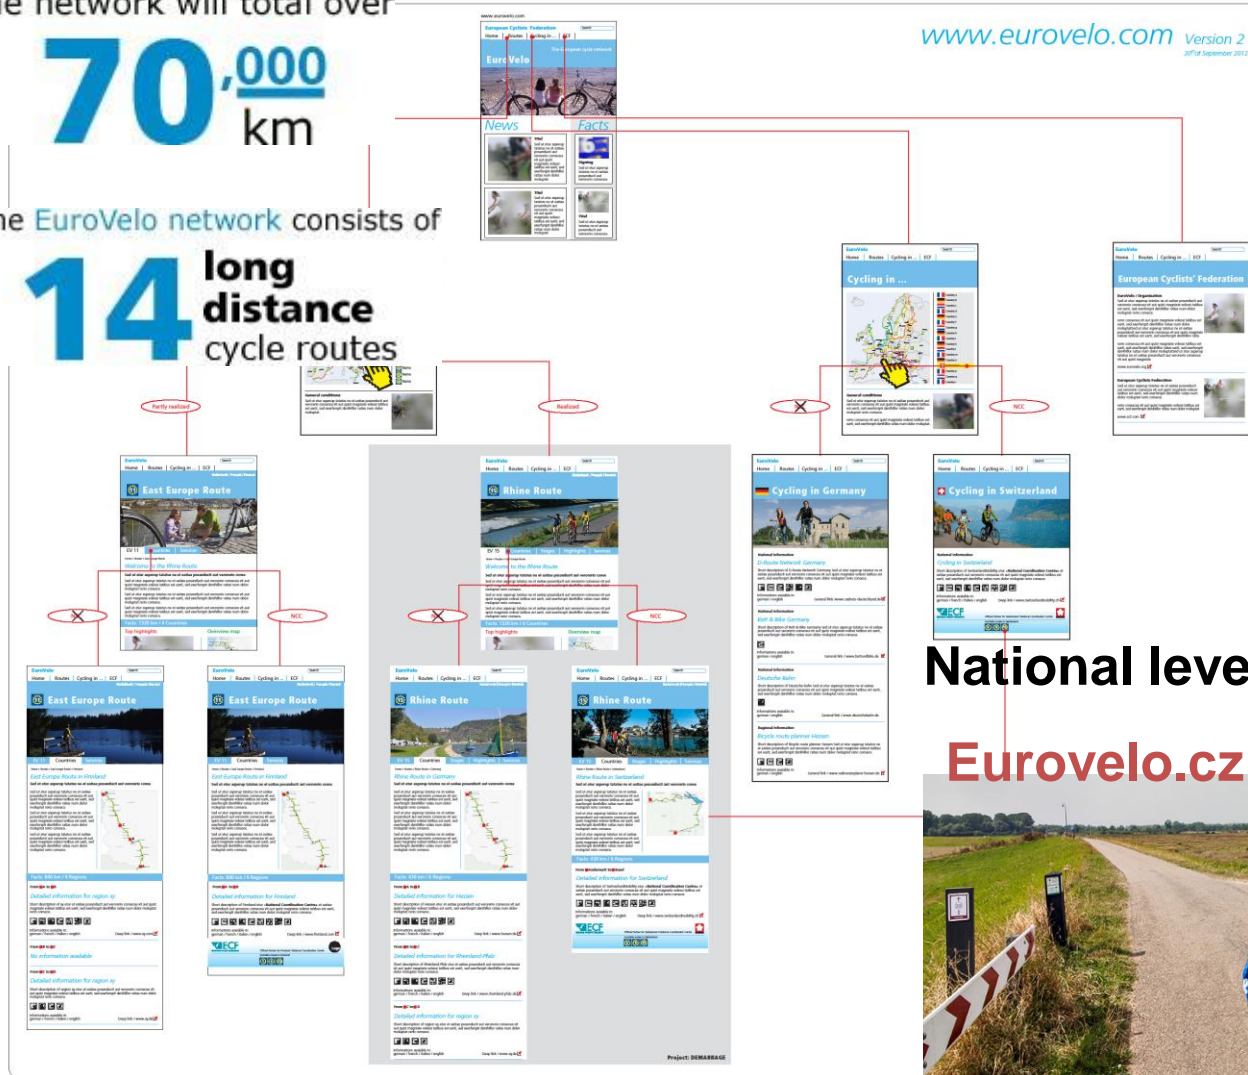

# EuroVelo context

# Marketing EuroVelo

When complete,  
the network will total over

**70,000**  
km

The EuroVelo network consists of

**14** long  
distance  
cycle routes

**National level**

**Eurovelo.cz**

# River routes