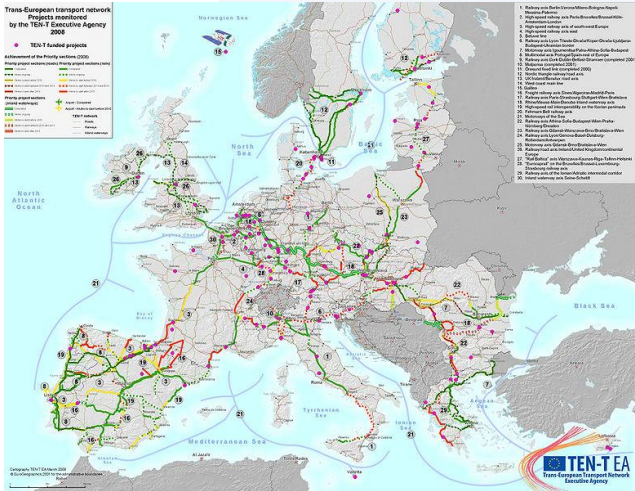

# Marketing EuroVelo

When complete,  
the network will total over

**70,000**  
km

The EuroVelo network consists of

**14** long  
distance  
cycle routes

**National level**

**Eurovelo.cz**